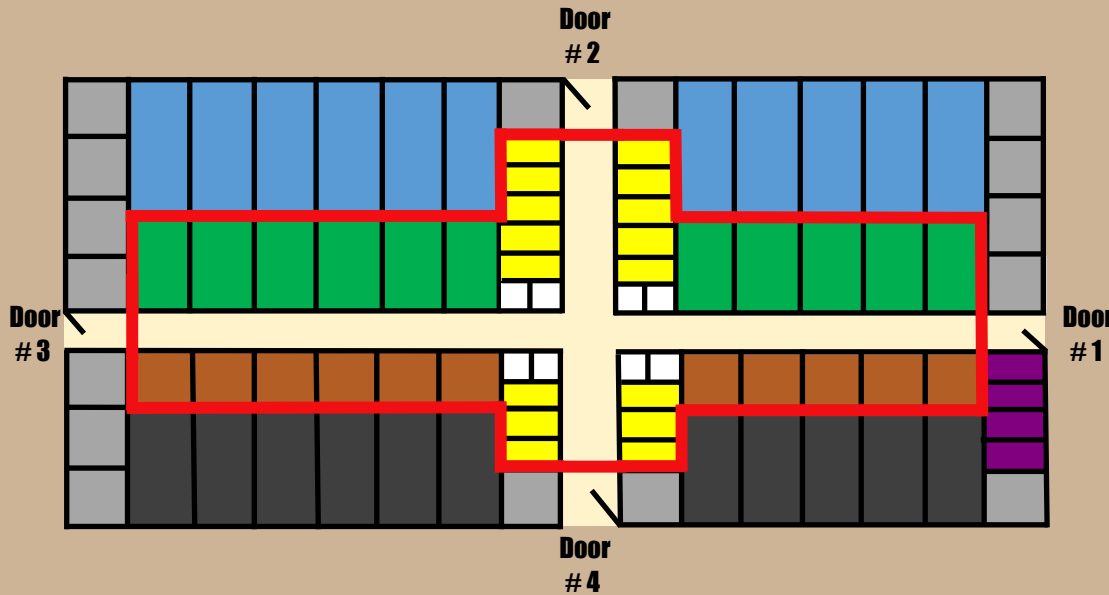

OFFICE

Legend

Standard Units

-  50 Sq. Ft. (5.0x10.0x9.0)
-  100 Sq. Ft. (10.0x10.0x9.0)
-  150 Sq. Ft. (10.0x15.0x9.0)
-  200 Sq. Ft. (10.0x20.0x9.0)
-  250 Sq. Ft. (10.0x25.0x9.0)
-  300 Sq. Ft. (10.0x30.0x9.0)

Climate Controlled Units

-  25 Sq. Ft. (5.0x5.0x5.0)
-  50 Sq. Ft. (5.0x10.0x9.0)
-  100 Sq. Ft. (10.0x10.0x9.0)
-  150 Sq. Ft. (10.0x15.0x9.0)