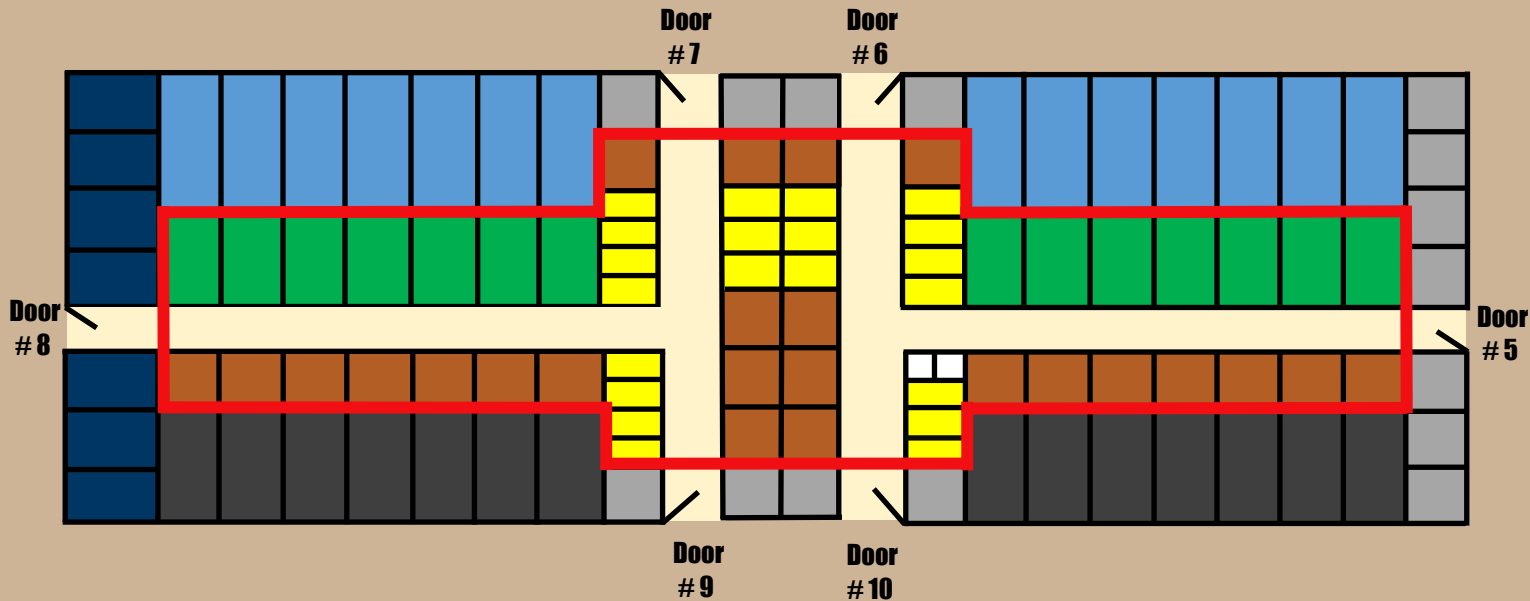

OFFICE

Legend

Standard Units

-  50 Sq. Ft. (5.0x10.0x9.0)
-  100 Sq. Ft. (10.0x10.0x9.0)
-  150 Sq. Ft. (10.0x15.0x9.0)
-  200 Sq. Ft. (10.0x20.0x9.0)
-  250 Sq. Ft. (10.0x25.0x9.0)
-  300 Sq. Ft. (10.0x30.0x9.0)

Climate Controlled Units

-  25 Sq. Ft. (5.0x5.0x5.0)
-  50 Sq. Ft. (5.0x10.0x9.0)
-  100 Sq. Ft. (10.0x10.0x9.0)
-  150 Sq. Ft. (10.0x15.0x9.0)